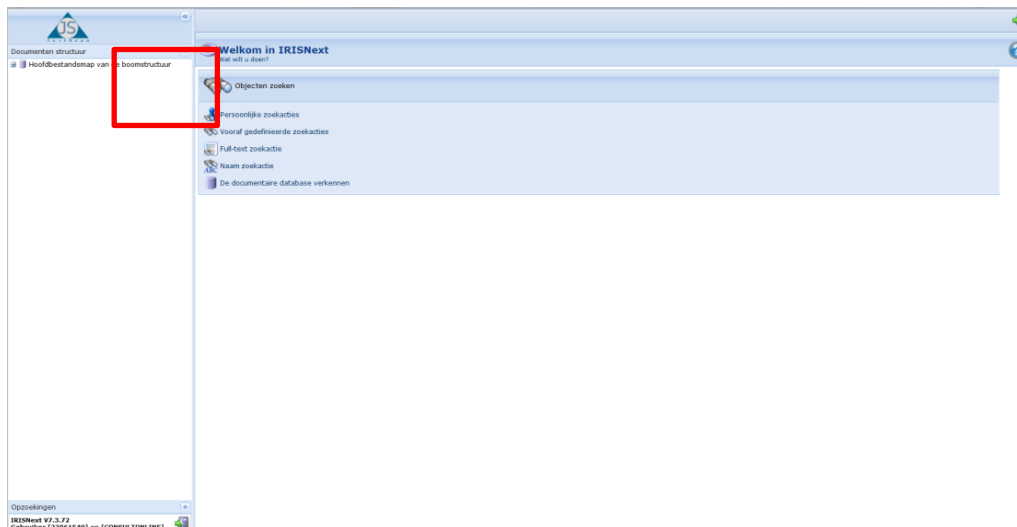

Gebruikershandleiding ConsultOnLine : Consultatie (Quickguide)

1. Aanmelden

The login screen features the JS JustScan logo at the top, with the word 'Welkom' below it. The main heading is 'CONSULTONLINE'. There are two input fields: 'Gebruiker:' with the value '23061540' and 'Wachtwoord:' with seven dots. A 'Starten' button is located below the password field. At the bottom, there is a link for 'Wachtwoord vergeten ?'.

© 2003-2012 I.R.I.S. s.a. | All rights reserved | Contacts

2. Opzoekingen